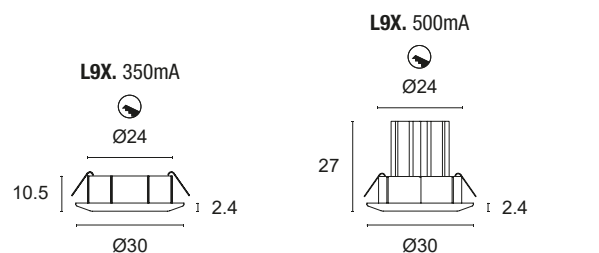

BASIC CODES

L9X.

FINISHES

- ☐ 1 White
- ☐ 6 Chrome
- ☐ 7 Brushed aluminium
- ☐ 8 Transparent

LIGHT BAND

- ☒ 00 120°

LED COLOUR

- ☐ BN 4000K
- ☐ BC 3000K
- ☐ CC 2700K
- ☐ BL Blue
- ☐ VE Green
- ☐ RO Red
- ☐ AM Amber

POWER

- **3 1x1W - 350mA - 135 lm**
- **5 1x2W - 500mA - 216 lm**

Code example:

MINI VESTA + White + 120° light beam + 3000K + 1W = Code: L9X.100BC3